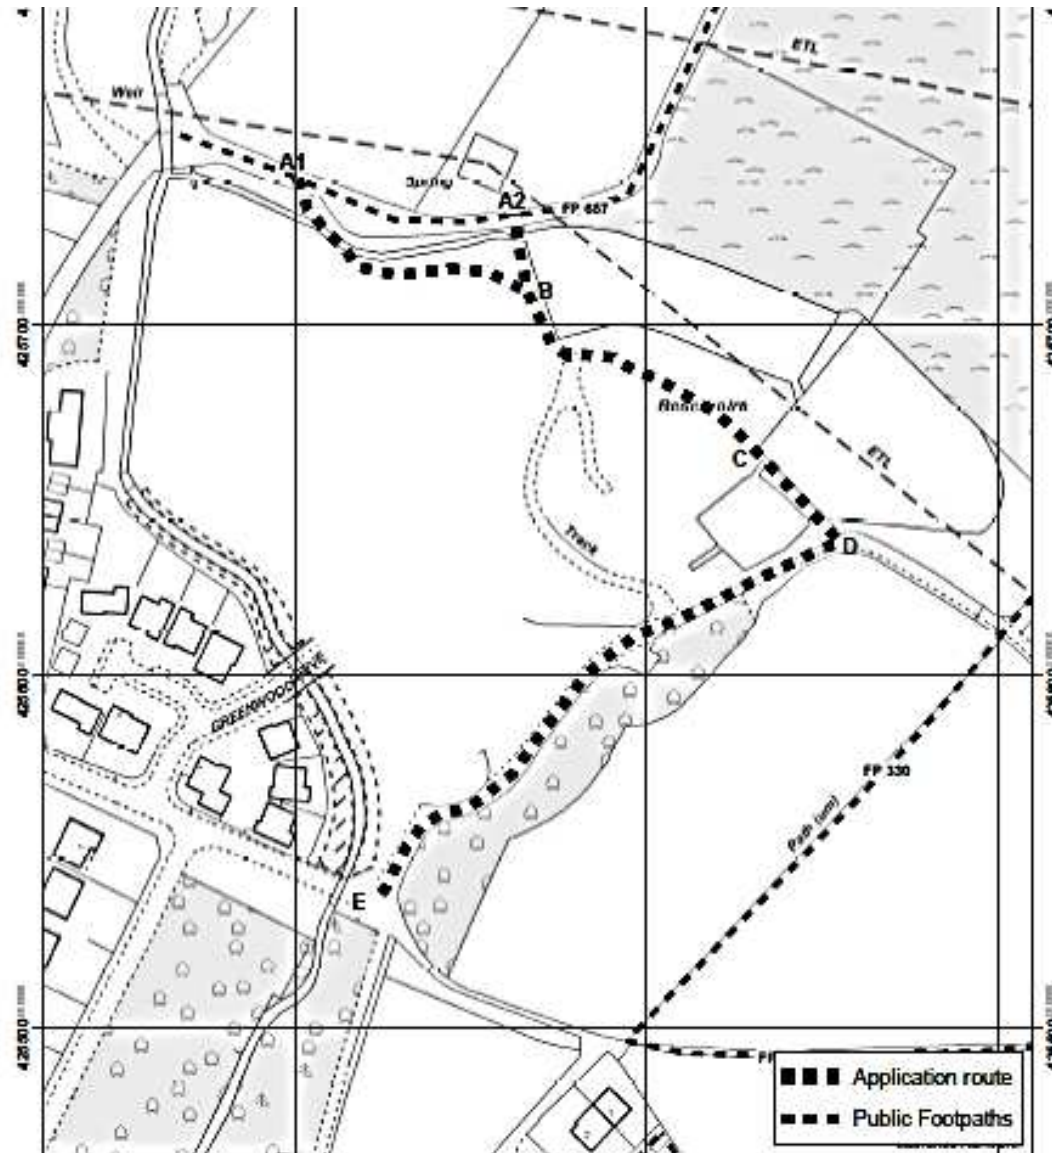

**Wildlife and Countryside Act 1981
Addition of a footpath from Footpath 657 Bacup to Office
Road, Weir**

Photographs taken October 2018 unless otherwise stated

Point A1 (2008)

Looking back at the land crossed
between point **A1** and **B**

Point **A2** (2008)

Point A2

Between point **A2** and **B**

Between point **A2** and **B**

Between point **C** and point **D**

Between point **C** and point **D**

Point D

Between point **D** and point **E**

Between point **D** and point **E**

Between point **D** and point **E**

Approaching point E

Approaching point E

Point E